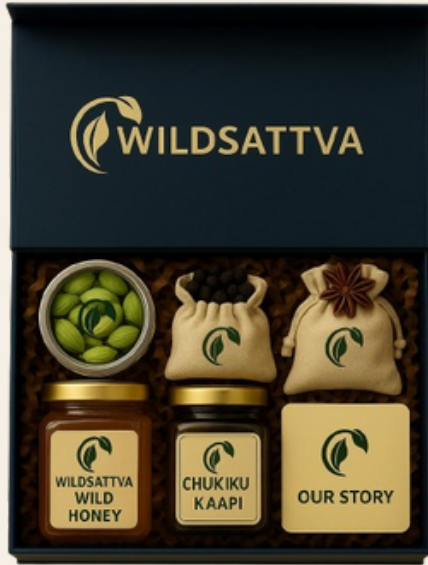

Rooted in Kerala, Crafted for Gifting

Product Catalog | 2025

www.wildsattva.com

Discover the WildSattva Collection

Enter the world of carefully curated heritage and well-being.

From Wild Forest Honey, Chukku Kaapi (Kerala
Ginger Coffee) to Heirloom Spices — each
product in the WildSattva collection is handpicked
with intention.

E1 - Wild Honey, Chukku Kaapi, Cardamom, Cloves, Cinnamon

E2 - Wild Honey, Chukku Kaapi, Cardamom, Black Pepper, Star Anise

E3 - Wild Honey, Chukku Kaapi, Cardamom, Cloves, Black Pepper

E4 - Wild Honey, Chukku Kaapi, Cardomom, Cloves, Star Anise

Corporate Price : ₹999 per box + GST

Ideal for corporate gifting, onboarding hampers & memorable celebrations

Heritage Collection

Balancing Tradition and Indulgence with curated classics

H1 - Wild Honey, Chukku Kaapi, Cardamom, Cinnamon, Star Anise